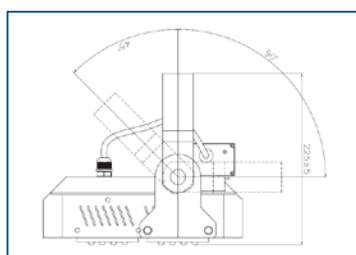

NEW RELEASE

COLD STORAGE LED LIGHTING

CLAIR
クリア

HIGH-BAY LED ICE

Specialized LED lighting for cold • low temperature warehouse -60°C to 20°C

MODEL	HIGHBAY LED [ICE]
Model name	SHTU-400-SORT
Weight	4,100g
Power consumption	80W
Input voltage	AC 100 - 240V
Luminous flux	10,000lm
Beam angle	120°
Colour temperature	5000K
CRI	Ra70
Working temperature	-60°C - +20°C
Life span	50000h
Driver	Build-in
Certificated	PSE
Warranty	3 years