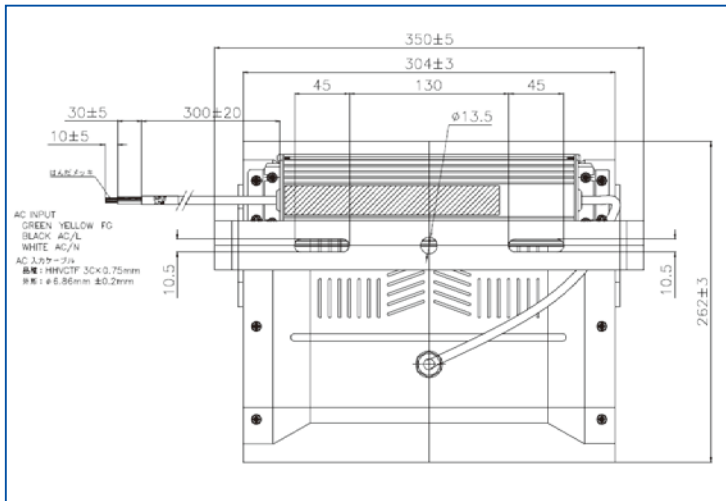

NEW RELEASE

COLD STORAGE LED LIGHTING

CLAIR
クリア

HIGH-BAY LED ICE

Specialized LED lighting for cold • low temperature warehouse -60°C to 20°C

MODEL	HIGHBAY LED [ICE]
Model name	SHTU-400-SORT
Weight	4,100g
Power consumption	80W
Input voltage	AC 100 - 240V
Luminous flux	10,000lm
Beam angle	120°
Colour temperature	5000K
CRI	Ra70
Working temperature	-60°C - +20°C
Life span	50000h
Driver	Build-in
Certificated	PSE
Warranty	3 years